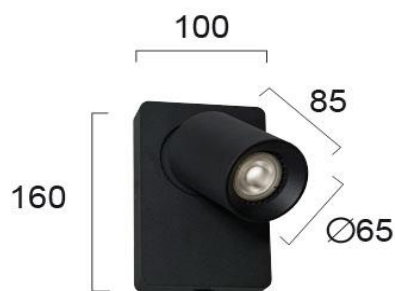

Product Datasheet

Code	4261001
Description	Wall Lamp Black Steven
Family	STEVEN
Type	WALL LIGTHS
Type of Lamp	GU10
Watt	1 x MAX 50W
Volt	220-240 VAC
Hertz	50-60 Hz
Class	I
IP	IP20
Environment	Indoor
Color	SANDY BLACK
Material	ELECTROSTATIC PAINTED ALUMINIUM
Length	L:100
Height	H:160
Width	W:85